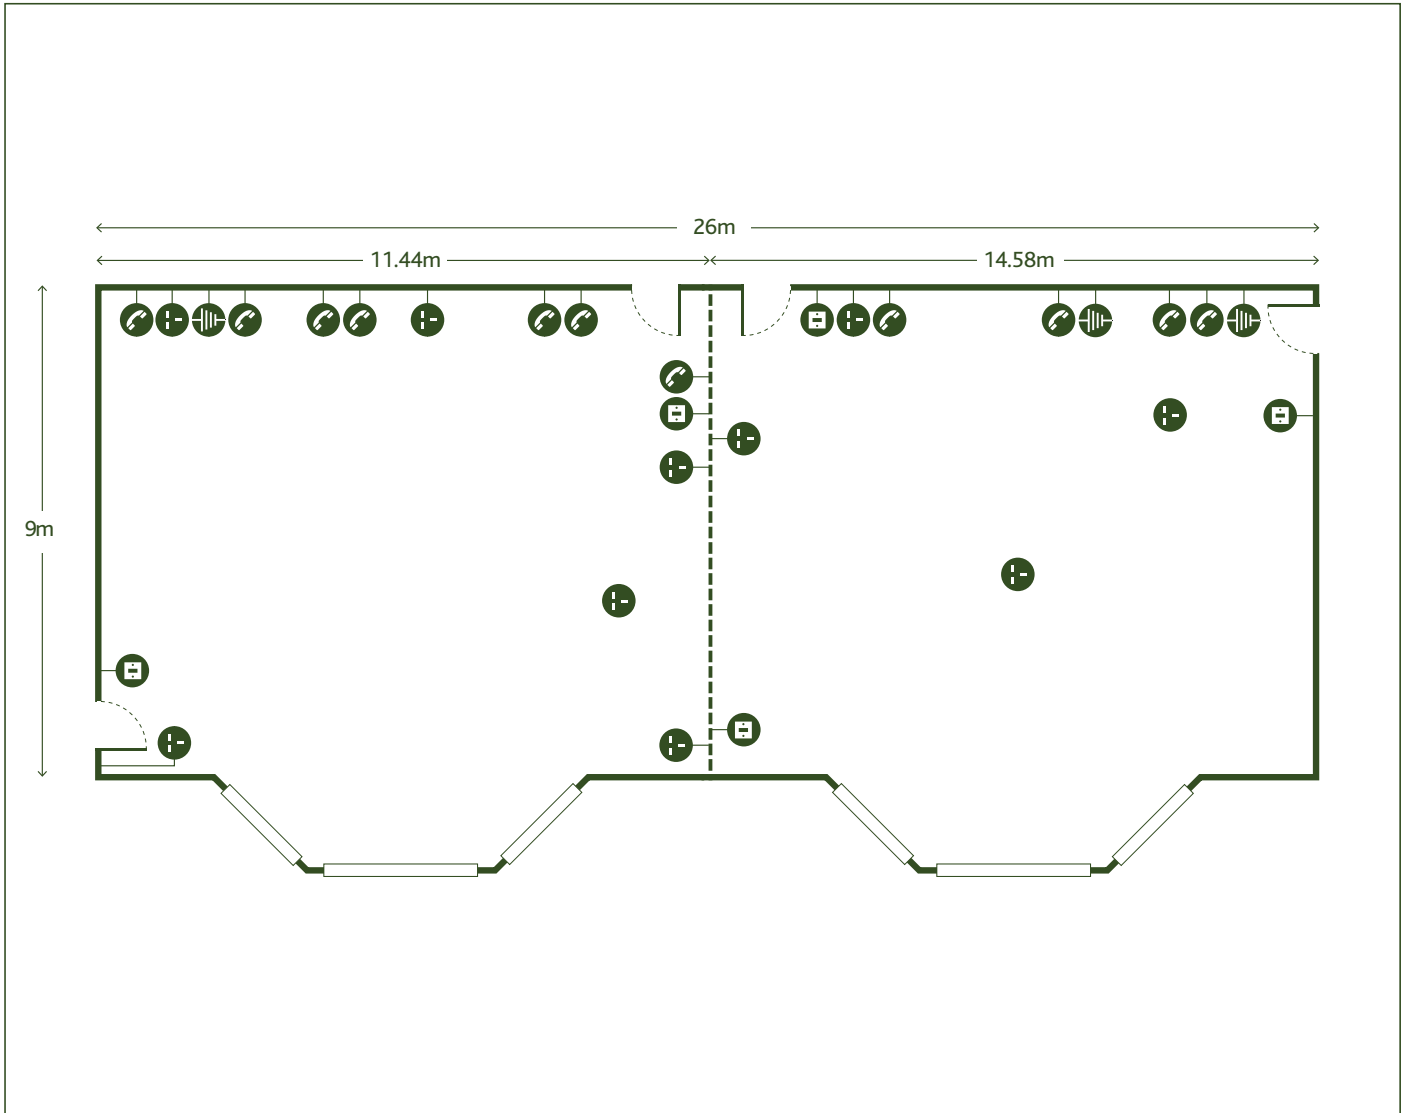

WELLINGTON SUITE

Wellington A & Wellington B

Room Specification

CAPACITIES		DIMENSIONS (m)		KEY	
Theatre	200	Room size	26 x 9	Light switch	
Classroom	130	Total floor size	234m ²	Power supply	
Cabaret	130	Celling height	3.4	Telephone	
				Network point	